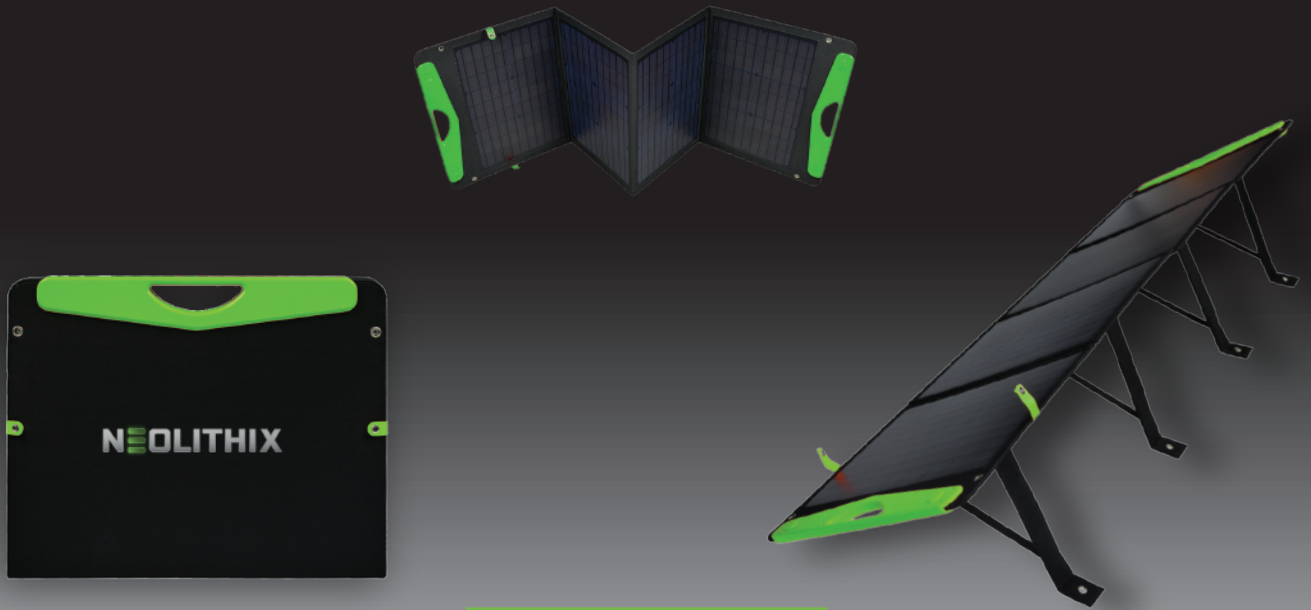

# NEOLITHIX

A NEW ERA OF PORTABLE POWER

## PX120

### TECHNICAL SPECIFICATIONS

**Output** 120W max

**Cell type** Monocrystalline

**Cell efficiency** 20.6%

**Dimensions (folded)** 530\*440\*45mm

**Dimensions (unfolded)** 530\*1593\*25mm

**Weight** 4.8kg

**Voc (V)** 23.4